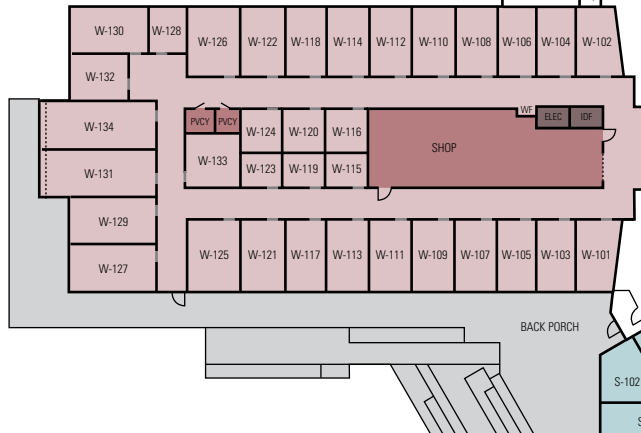

University Ave SW

LEVEL 3 – ROOFTOP

LEVEL 2 – APARTMENTS

BASEMENT LEVEL

WEST WING

NORTH WING

SOUTH WING

SHIPPING CONTAINER COURTYARD

Atlanta BeltLine (Southside Trail)