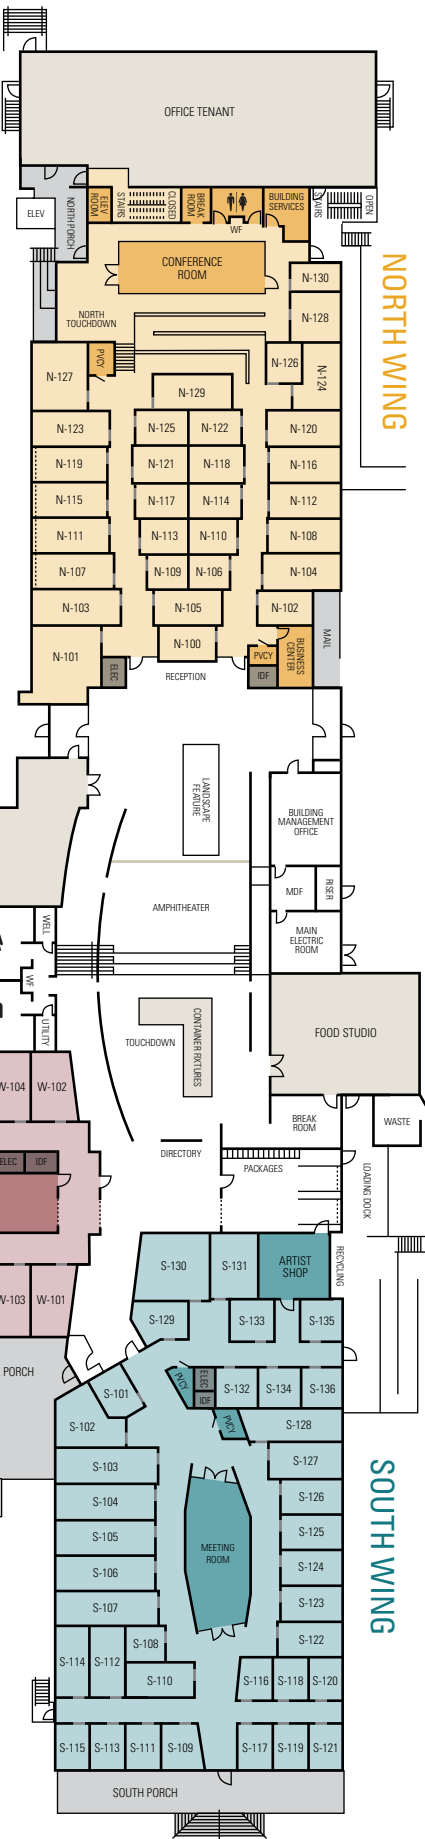

University Ave SW

LEVEL 3 – ROOFTOP

LEVEL 2 – APARTMENTS

BASEMENT LEVEL

WEST WING

NORTH WING

SOUTH WING

SHIPPING CONTAINER COURTYARD

Atlanta BeltLine (Southside Trail)